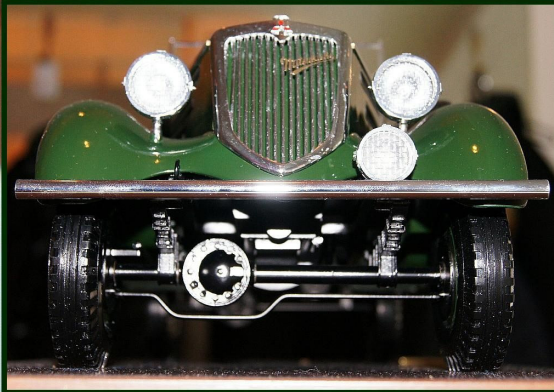

# 2016 feiert MITSUBISHI 80 Jahre Allrad-Technik

Mitsubishi 4WD PX-33

MITSUBISHI MOTORS CORPORATION proudly presents  
this replica of 1934 PX-33  
to WOLFGANG DENZEL KRAFTFAHRZEUGE AG  
in commemoration for  
Outstanding Achievement in